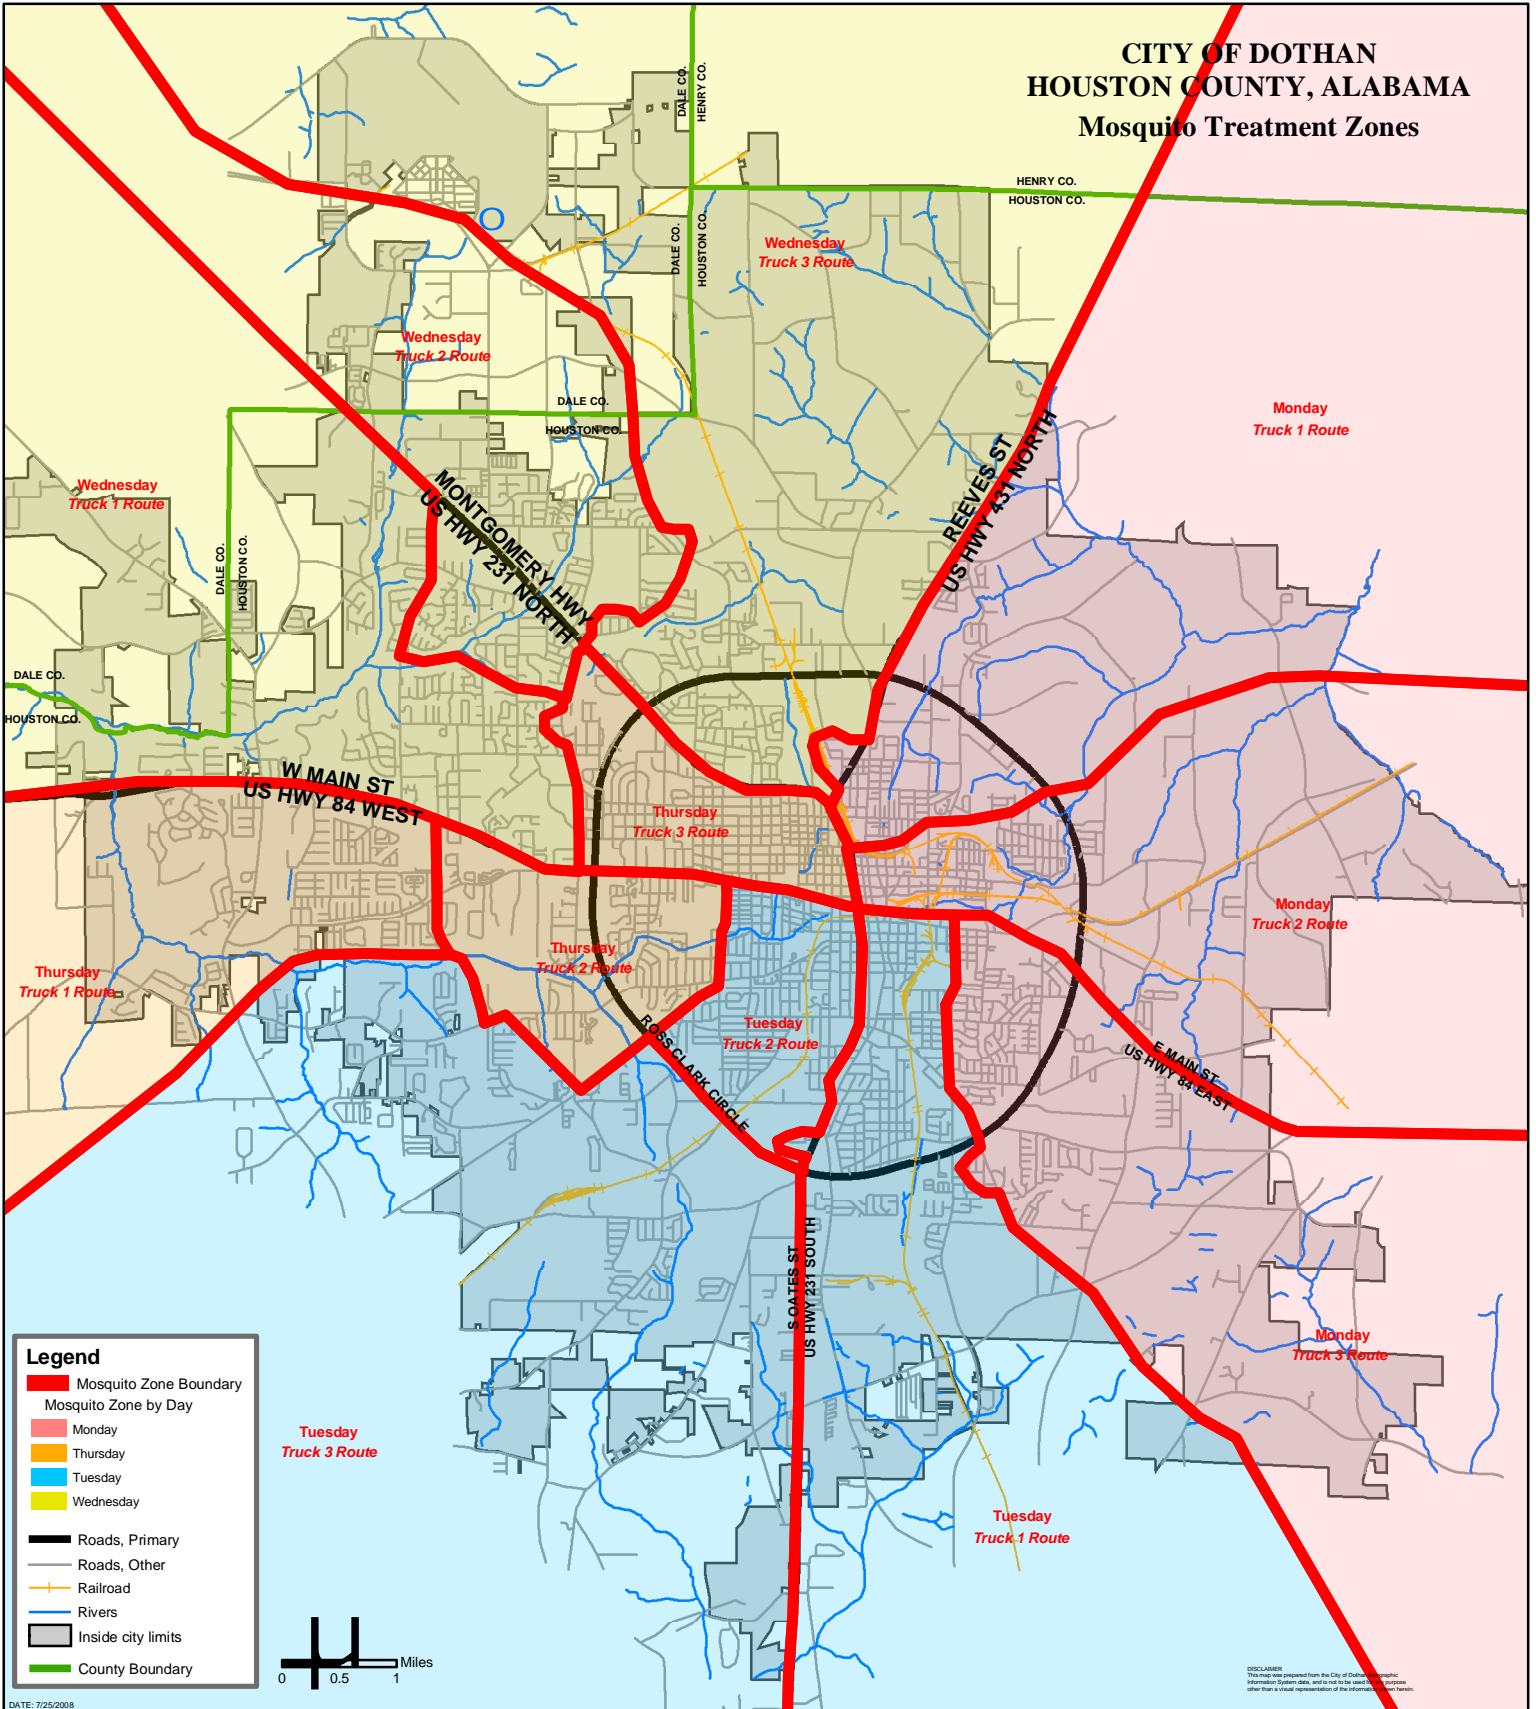

CITY OF DOTHAN HOUSTON COUNTY, ALABAMA Mosquito Treatment Zones

Legend

- █ Mosquito Zone Boundary
- Mosquito Zone by Day
  - █ Monday
  - █ Thursday
  - █ Tuesday
  - █ Wednesday
- Roads, Primary
- Roads, Other
- Railroad
- Rivers
- Inside city limits
- County Boundary